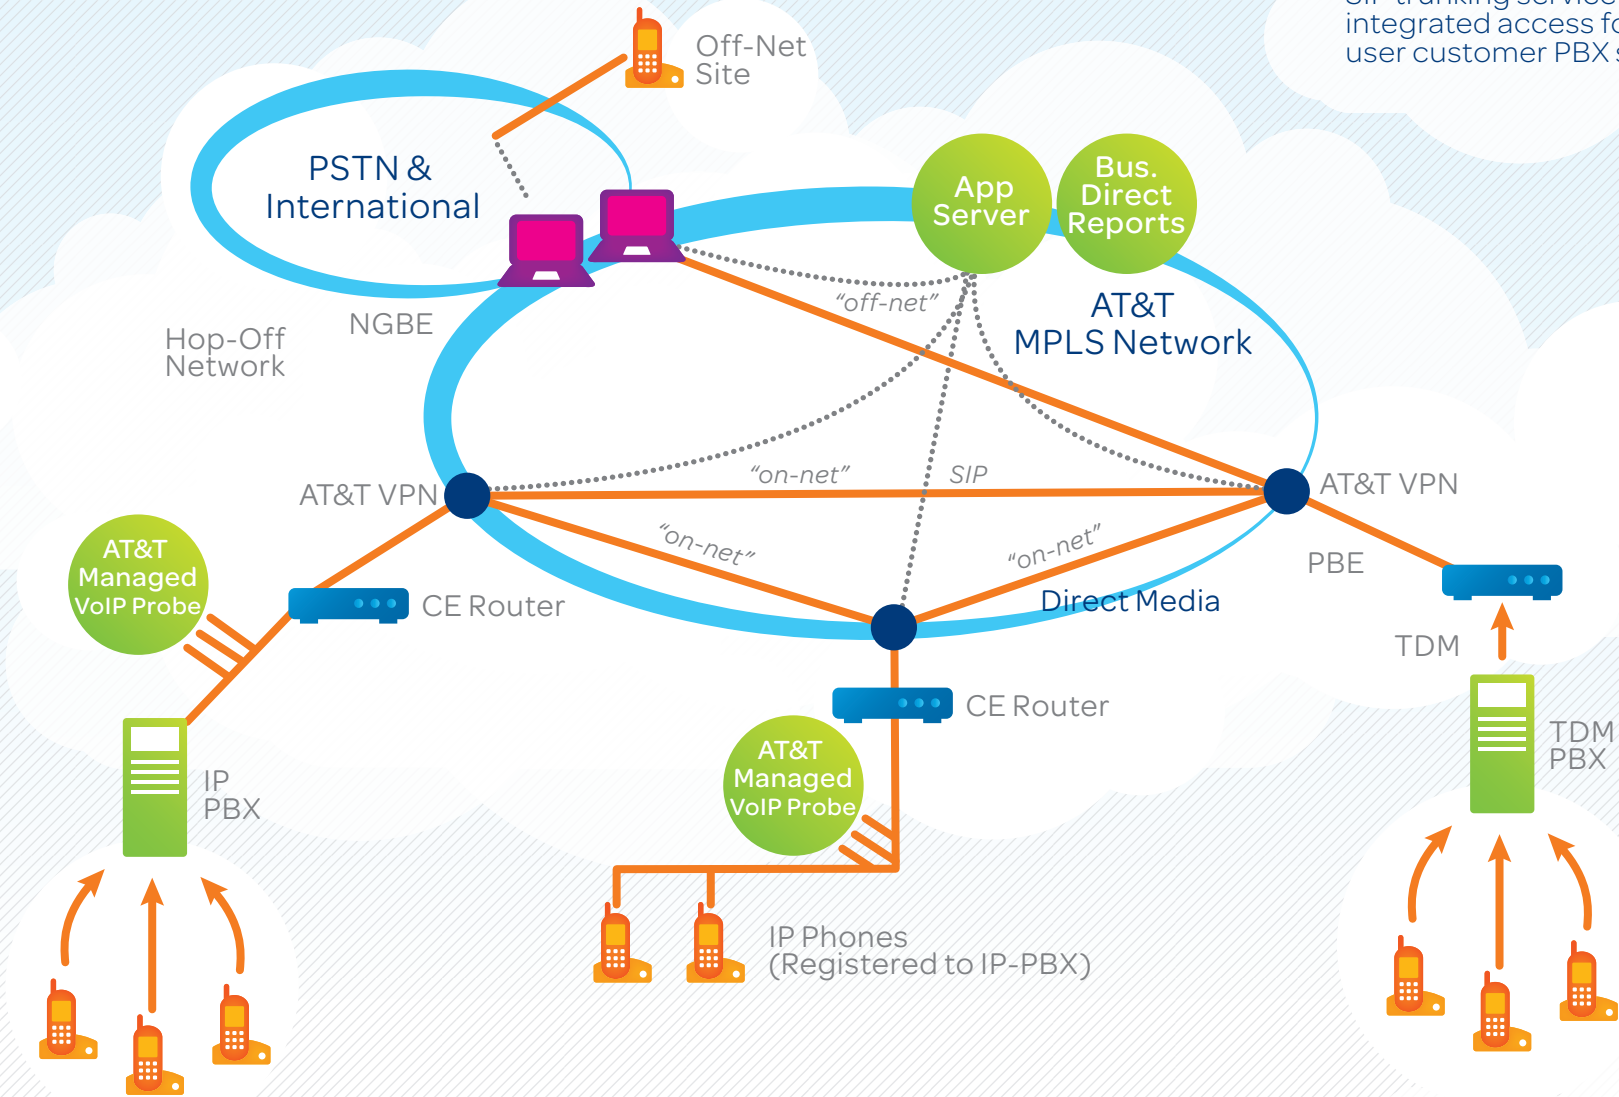

# AT&T IP Flexible Reach

on AT&T Virtual Private Network

SIP trunking service delivers integrated access for end user customer PBX systems

Visit [att.com/partnerexchange](http://att.com/partnerexchange) for more info