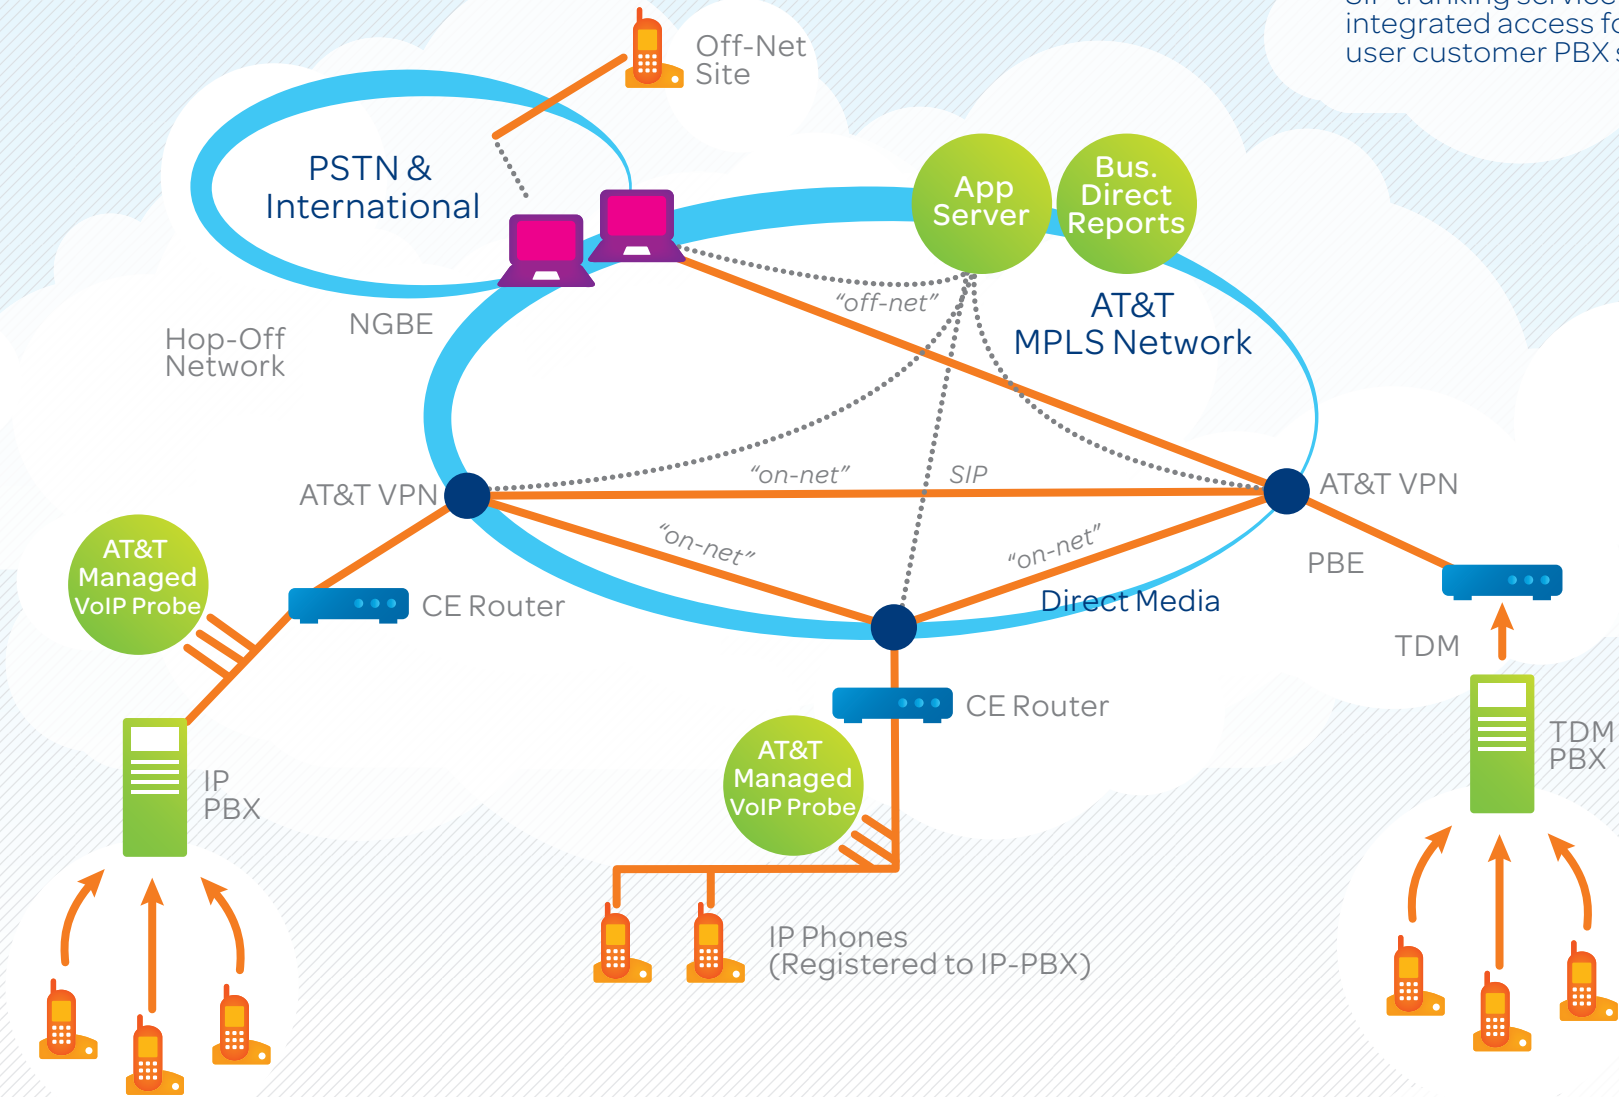

AT&T IP Flexible Reach

on AT&T Virtual Private Network

SIP trunking service delivers integrated access for end user customer PBX systems

Visit att.com/partnereexchange for more info

AT&T Partner Exchange