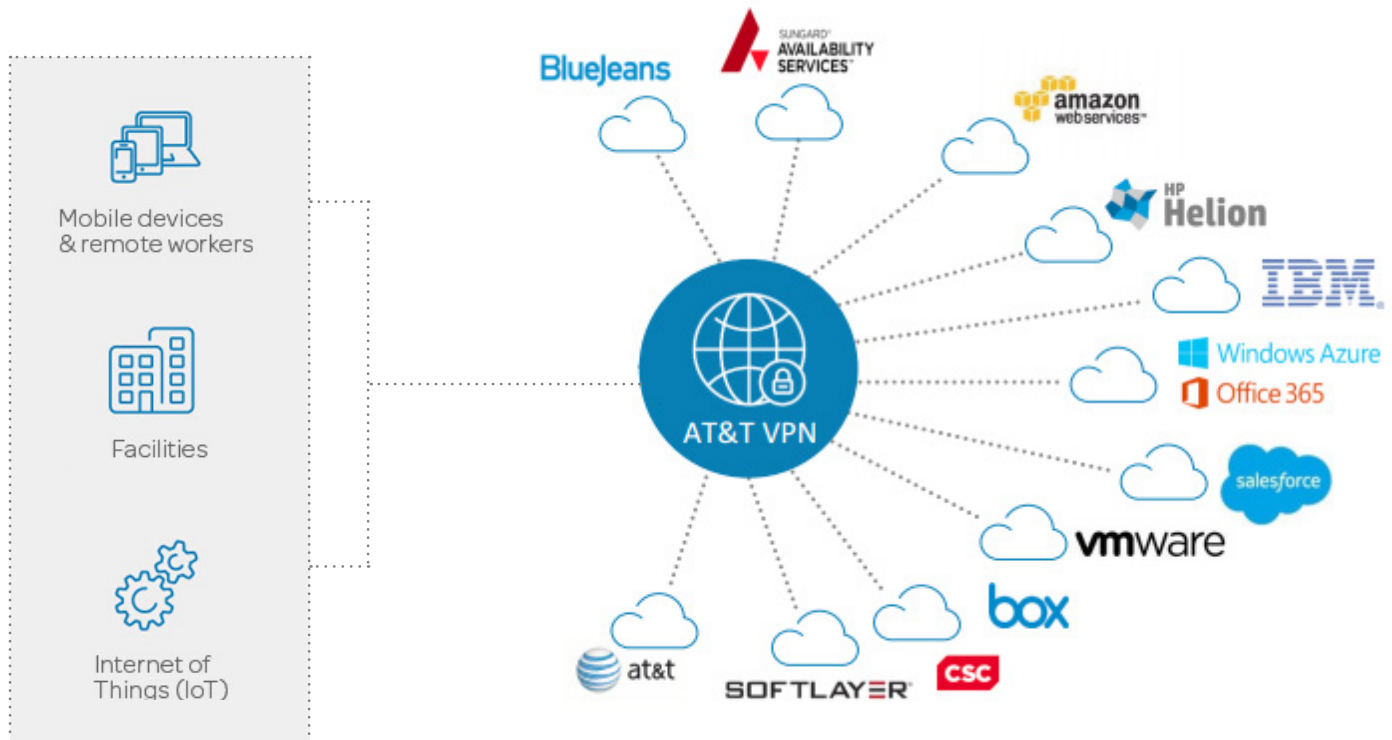

An innovative program designed to put more options in the hands of businesses who want to buy IT and Network Solutions from one provider.

## Altaworx/AT&T Netbond®

Secure Connections to Any Cloud Based Applications

Connect your private network or IoT solutions directly to your cloud vendor with Altaworx and AT&T Netbond®. Reduced latency for application and increase security will make operations secure and more productive.