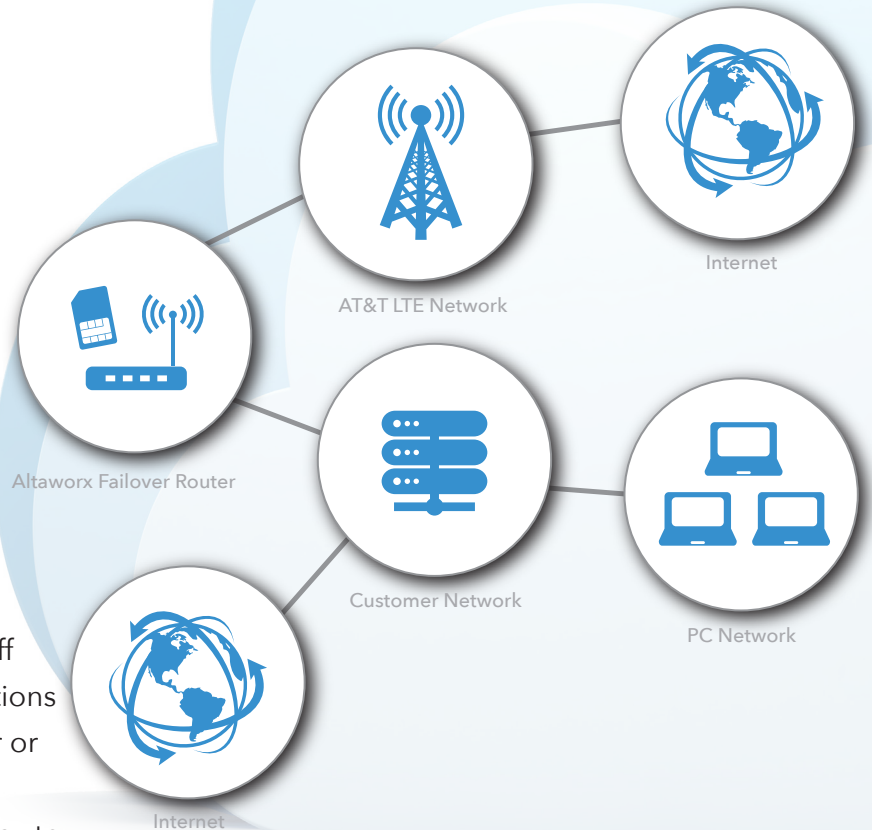

Altaworx Wireless LTE Broadband Network Failover for Business powered by AT&T

Having a wireless backup solution from Altaworx ensures your business communications network has automatic, cost effective backup to your wireline internet service or private wide area network (WAN).

- Eliminates costly interruptions to your critical business processes.
- Ensures you're always connected to the internet, private data networks and your voice service providers when your wired internet service is not available.
- No more lost revenue or frustrated customers because your internet service is down.
- Stay connected to the internet when natural disasters disrupt your wireline internet access.

Our Wireless Backup Routers allow your staff to keep serving customers without interruptions when your primary internet service provider or private WAN is down. The Altaworx backup solution is an easy to install, cost effective way to make sure your business stays up and running, protecting your bottom line and keeping your customers happy.